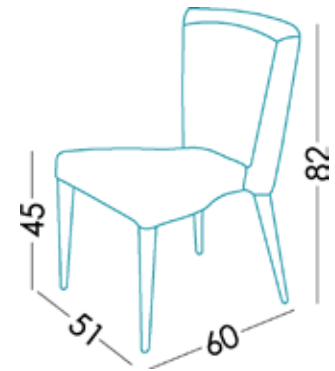

Measures

Width	51 cm
Height	82 cm
Depth	60 cm
Seat height	45 cm
Arm height	- cm
Back height	37 cm
Depth when open	- cm

Technical information

Frame	Frame of pine wood and MDF
Seat suspension	N.E.A.
Back suspension	Metal back support
Seat foam	Polyurethane 40kg
Seat firmness	Hard Foam (green)
Back cushions	-
Loose cushions	-
Legs options	Wood
Colours	Natural, Walnut, Wengue
Removable cover	Seat, back and scatters*
Guarantee	Frame and seat suspension: lifetime warranty Rest of pieces: 3 years* *6-month guaranty extension by activating it on the web

[Would you like to know more?](#)

Packaging

Packaging made up of shrink wrap and edge protectors.

The packaging comes along with the design. We always optimize it, so that it takes up as little space as possible and it is easy to carry it, avoiding the use of unnecessary packing material.